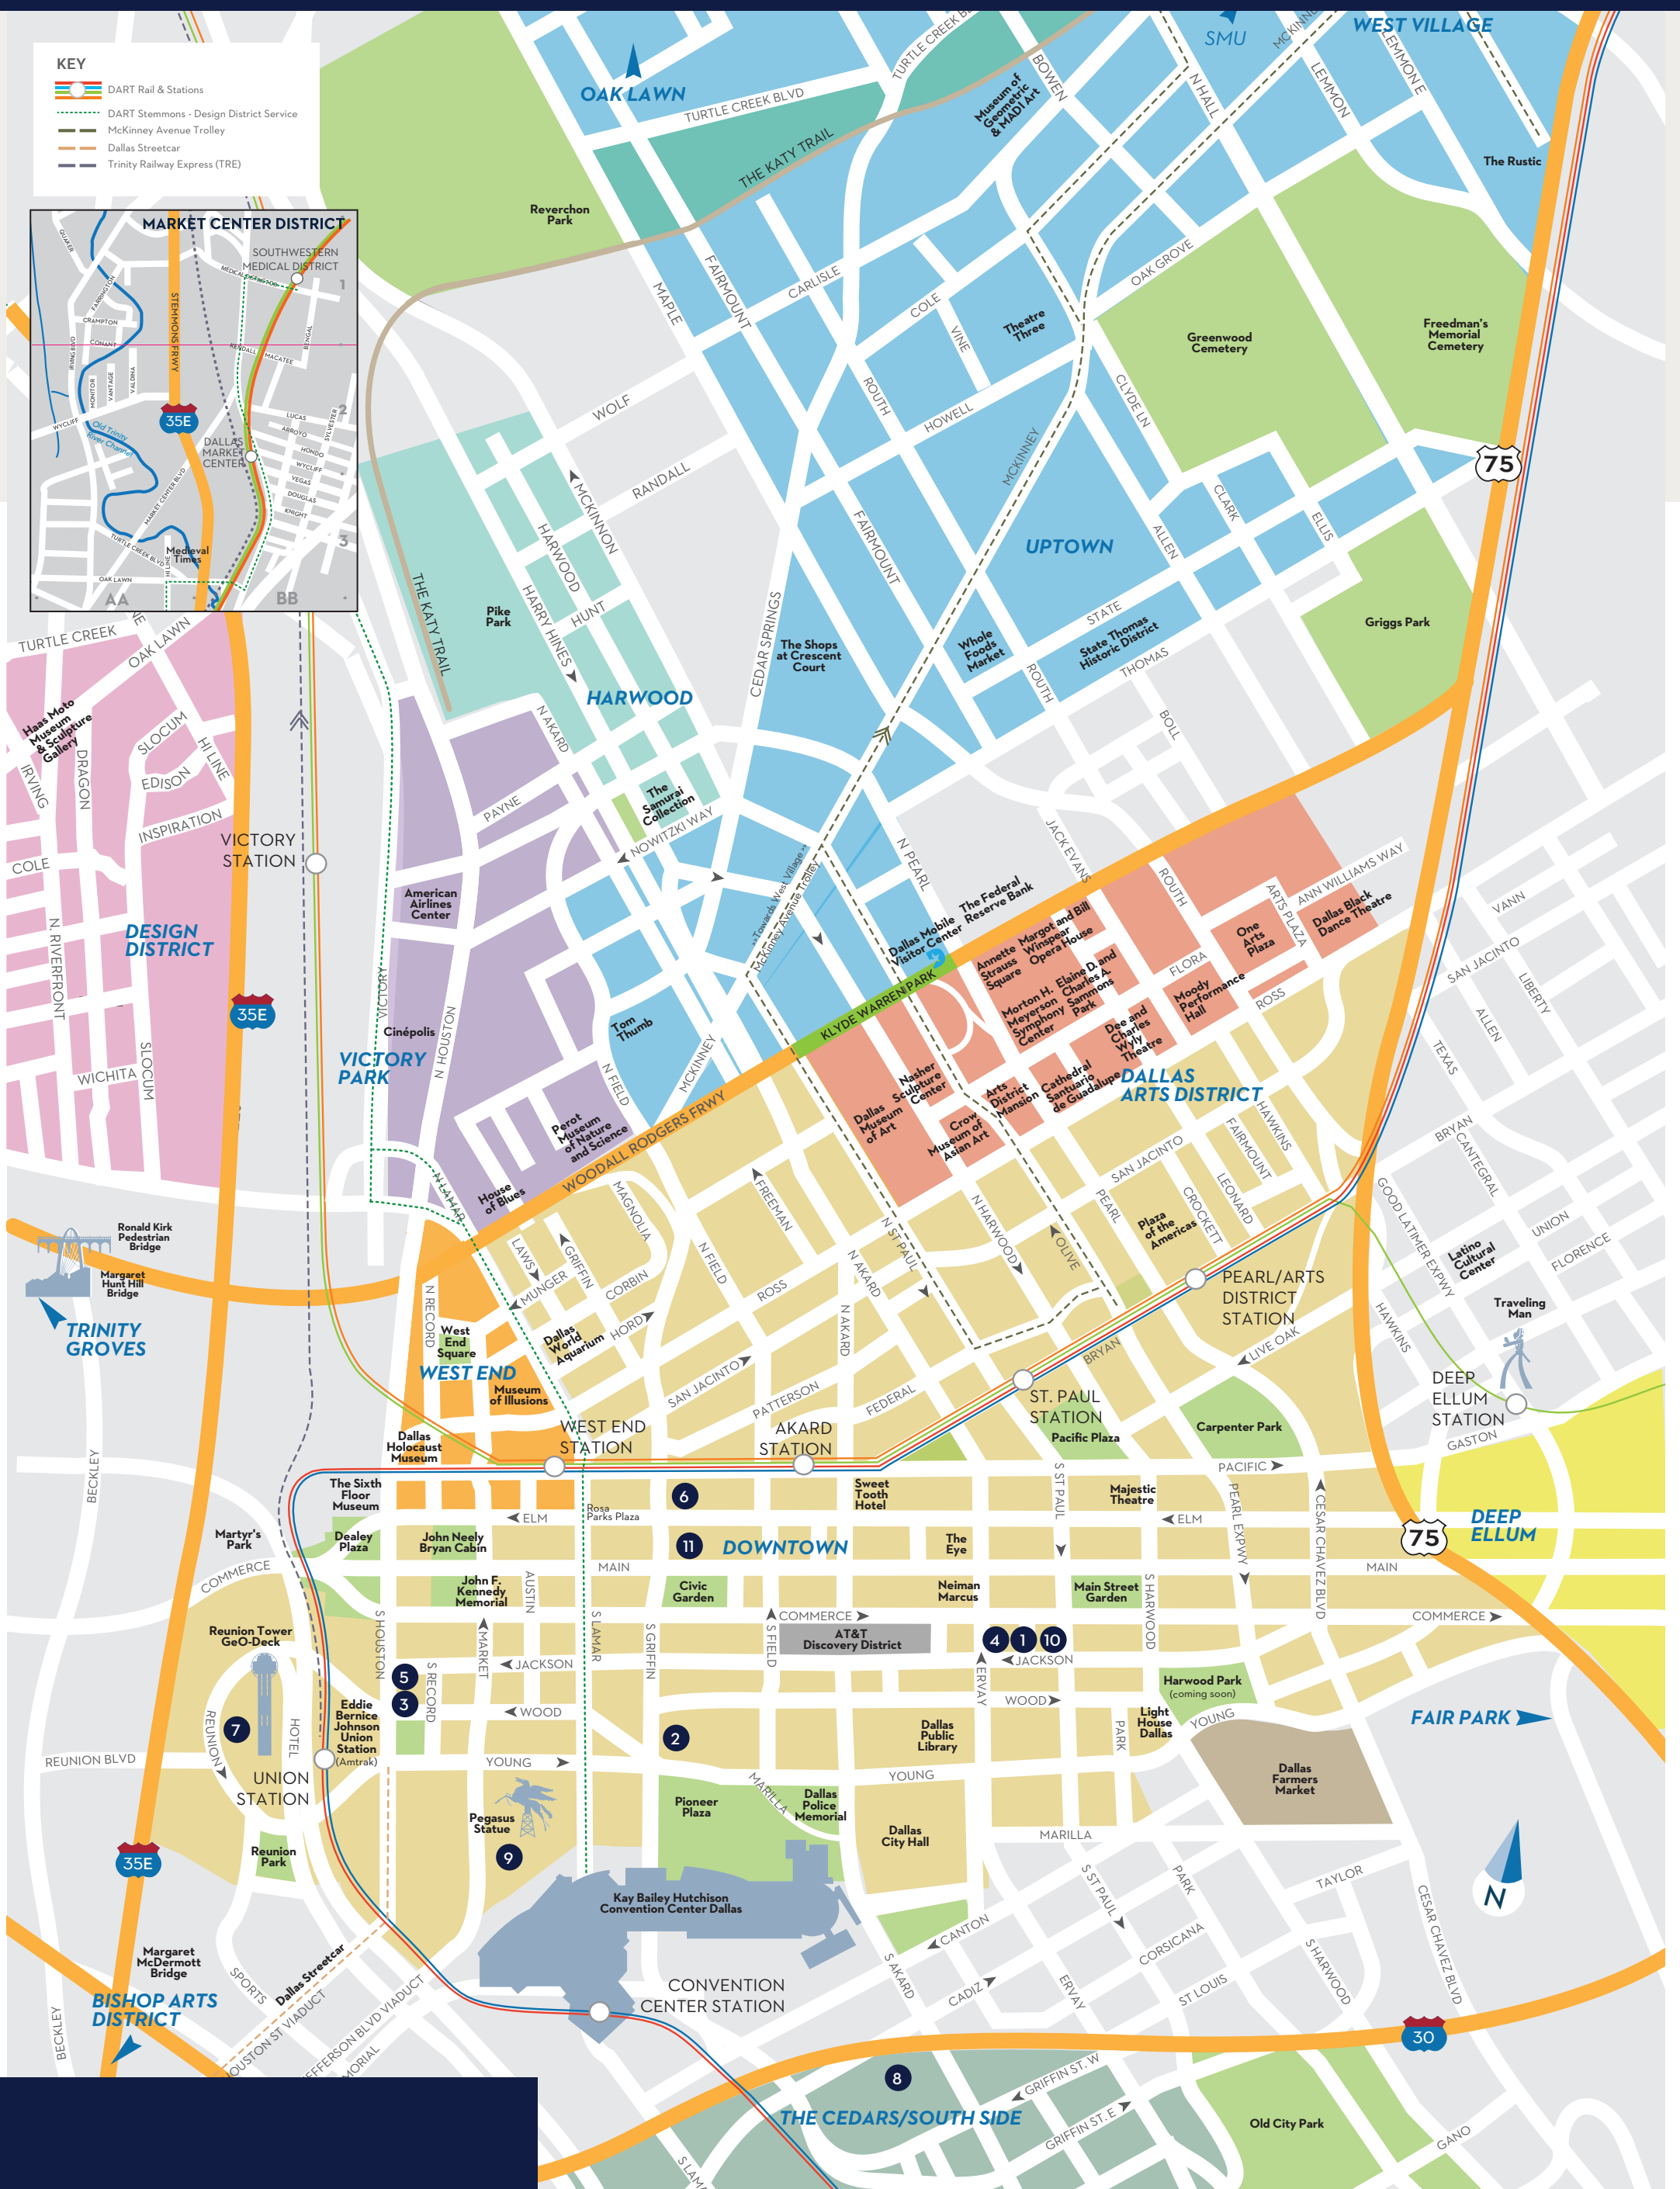

# Downtown Dallas & SURROUNDING AREA

## 2024 NAMA SHOW

Convention Dates:  
MAY 7-9, 2024

\*DRIVING DISTANCE

### accommodations (DISTANCE FROM KBHCCD)

- |   |   |
|---|---|
| 1 AC Hotel Dallas Downtown (0.6 MI)                   | 7 Hyatt Regency Dallas (0.6 MI)                         |
| 2 Aloft Dallas Downtown (0.2 MI)                      | 8 Lorenzo Hotel (0.3 MI)                                |
| 3 Courtyard Dallas Downtown/Reunion District (0.5 MI) | 9 Omni Dallas Hotel (CONNECTED TO KBHCCD VIA SKYBRIDGE) |
| 4 Hampton Inn & Suites Dallas Downtown (0.6 MI)       | 10 Residence Inn Dallas Downtown (0.6 MI)               |
| 5 Holiday Inn Express Dallas Downtown (0.5 MI)        | 11 The Westin Dallas Downtown (0.5 MI)                  |
| 6 Homewood Suites Dallas Downtown (0.5 MI)            |   |